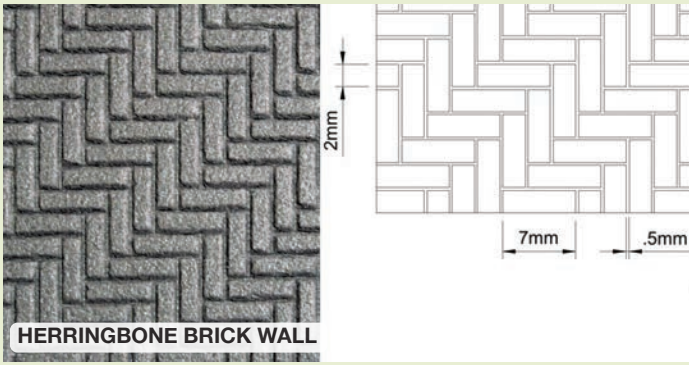

NM004 / NM004A Small scale