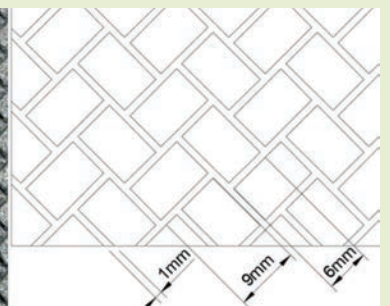

45 DEGREE HERRINGBONE BRICK PAVING