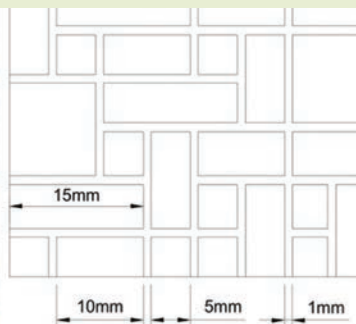

\*XPS = extruded polystyrene

BLANK FOAMBOARD

NM000 6mm / NM000B 10mm

ENGLISH BOND BRICK WALL

NM001 / NM001A Small scale / NM001B Double sided 10mm

MIXED PAVING

NM002

45 DEGREE HERRINGBONE BRICK PAVING