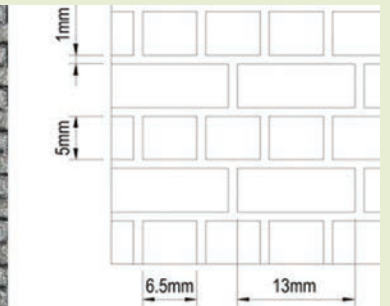

\*XPS = extruded polystyrene

BLANK FOAMBOARD

NM000 6mm / NM000B 10mm

ENGLISH BOND BRICK WALL

NM001 / NM001A Small scale / NM001B Double sided 10mm

MIXED PAVING

NM002

45 DEGREE HERRINGBONE BRICK PAVING